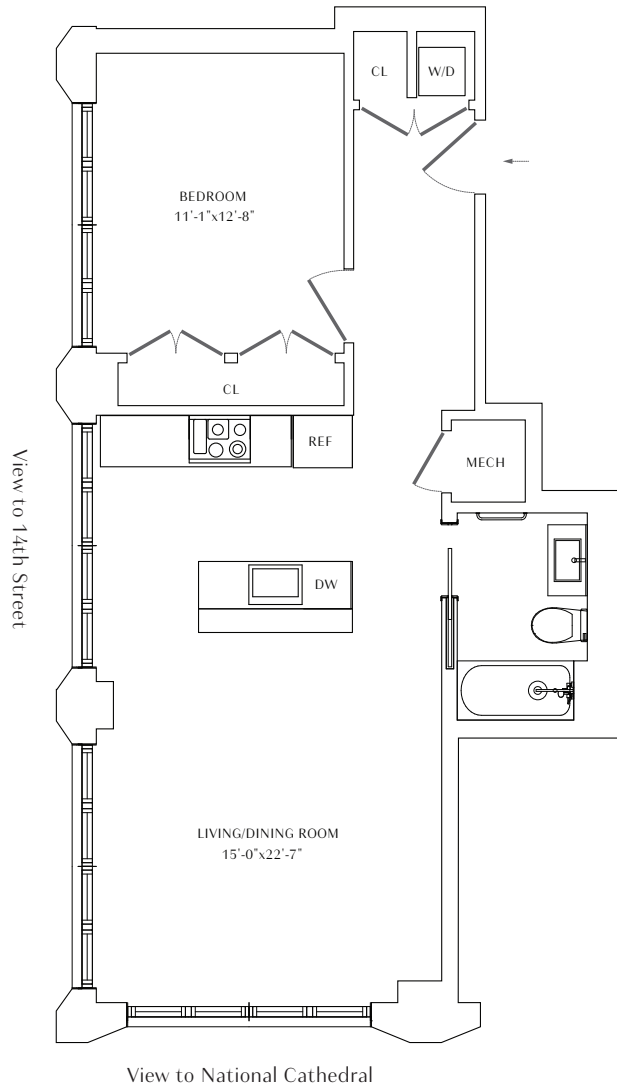

1357 R STREET, NW
WASHINGTON, D.C. 20009
T. 202 836 9090
LIZDC.COM

*Floor plans are artists renderings and are shown for illustration purposes only. All square feet are approximate only.