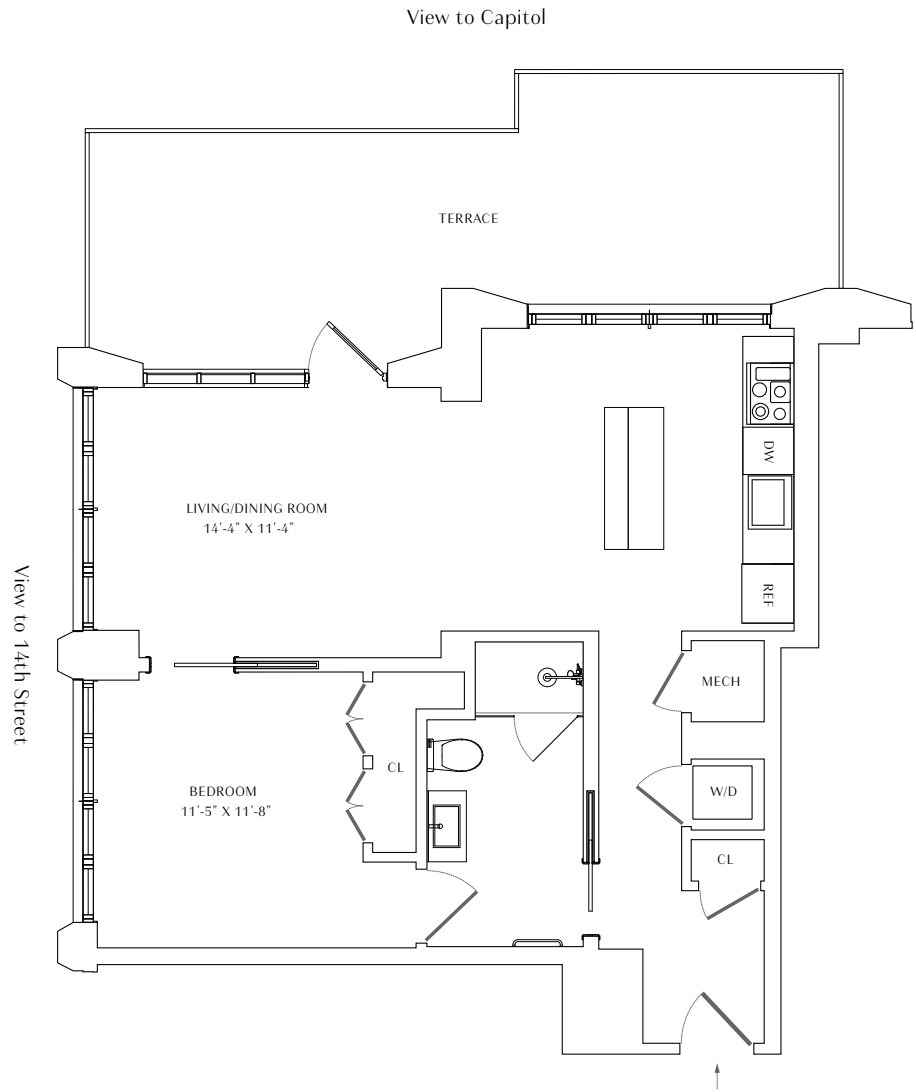

*Floor plans are artists renderings and are shown for illustration purposes only. All square feet are approximate only.

1357 R STREET, NW
WASHINGTON, D.C. 20009

T. 202 836 9090

LIZDC.COM