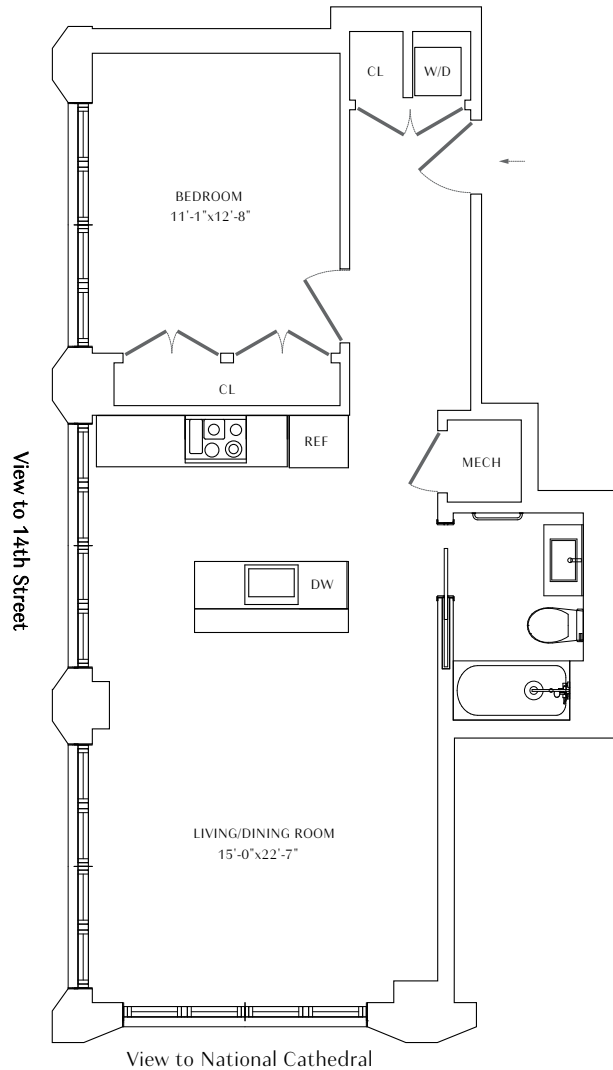

1357 R STREET, NW
WASHINGTON, D.C. 20009
T. 202 836 9090
LIZDC.COM

*Floor plans are artists renderings and are shown for illustration purposes only. All square feet are approximate only.